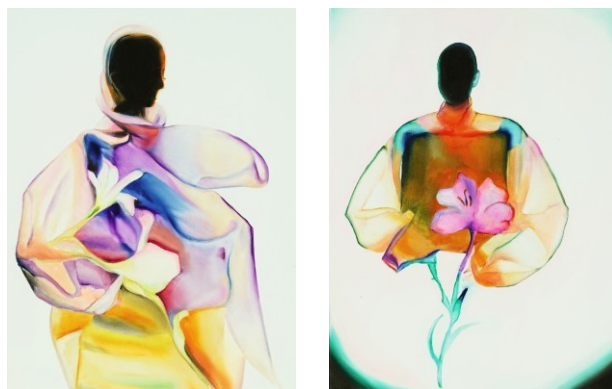

KĀRAṆA-ŚARĪRA 7+8, 2025
Oil on canvas with hapa-zome, 20x20cm
250 CHF each

Artwork group: Ātman