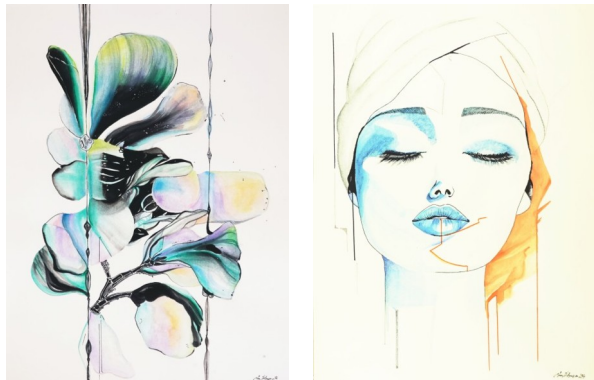

WANDERLUST 4, 2024  
Oil on canvas, 60x80cm  
2'500 CHF

*Artwork group: Wanderlust*

WANDERLUST 2, 2024  
Oil on canvas, 60x80cm  
2'500 CHF

*Artwork group: Wanderlust*

WANDERLUST 1, 2024  
Oil on canvas, 60x80cm  
1'800 CHF

*Artwork group: Ourea*

ĀNANDA 20, 2023  
Oil on canvas, 60x80cm  
1'800 CHF

*Artwork group: Ānanda*

ĀNANDA NIHON 6, 2022  
Oil and ink on canvas, 60x80cm  
1'800 CHF

*Artwork group: Ānanda*

KUMIAWASERU 1 + 2 + 3, 2024  
Oil and ink on canvas, 30x40cm  
700 CHF each

*Artwork group: Nichibotsu*

WANDERLUST 9, 2024  
Oil on canvas, 30x40cm  
600 CHF

*Artwork group: Wanderlust*

WANDERLUST FLOWER 2, 2024  
SAMĀDHI GEOMETRY 1, 2024  
VISO, 2023  
Oil on canvas, 20x20cm, 150 CHF each

VOYNICH-RE 1, 2024  
Watercolors on paper, 46x62cm, 450 CHF

LUISE 2, 2024  
Watercolors on paper, 46x62cm, 450 CHF

*Artwork group: Nichibotsu*

WANDERLUST STRAWBERRIES, 2024  
Watercolors on paper, 46x61cm, 450 CHF