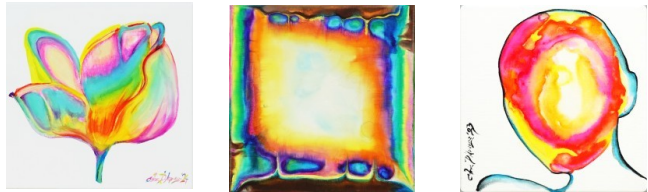

*Artwork group: Nichibotsu*

WANDERLUST 9, 2024  
Oil on canvas, 30x40cm  
600 CHF

*Artwork group: Wanderlust*

WANDERLUST FLOWER 2, 2024  
SAMĀDHI GEOMETRY 1, 2024  
VISO, 2023  
Oil on canvas, 20x20cm, 150 CHF each