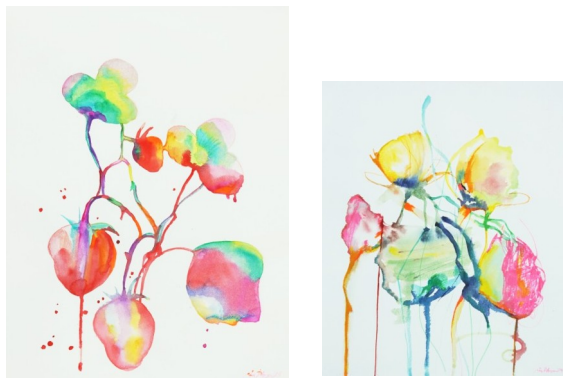

*Artwork group: Nichibotsu*

WANDERLUST 9, 2024  
Oil on canvas, 30x40cm  
600 CHF

*Artwork group: Wanderlust*

WANDERLUST FLOWER 2, 2024  
SAMĀDHI GEOMETRY 1, 2024  
VISO, 2023  
Oil on canvas, 20x20cm, 150 CHF each

VOYNICH-RE 1, 2024  
Watercolors on paper, 46x62cm, 450 CHF

LUISE 2, 2024  
Watercolors on paper, 46x62cm, 450 CHF

*Artwork group: Nichibotsu*

WANDERLUST STRAWBERRIES, 2024  
Watercolors on paper, 46x61cm, 450 CHF

WANDERLUST FLOWERS 1, 2024  
Watercolors on paper, 37x45cm, 400 CHF

*Artwork group: Wanderlust*

NICHIBOTSU 7 + 8, 2023  
Watercolors on paper, 46x62cm  
450 CHF each

*Artwork group: Nichibotsu*

ĀNANDA 3 + 4, 2022  
Watercolors on paper, 46x62cm  
600 CHF each